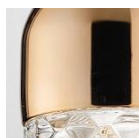

Available colors

RO
Rose Gold