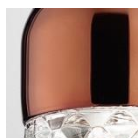

**SP FEDOR 1**

Design by Dima Loginoff

Collection consisting of recessed downlight and suspended lamps. Available in several colours and sizes. LED light source with GU10 fitting.

Typology: SUSPENDED LAMP

Type	Article	Colours	Finish	Source
SP	FEDOR 1	BC white + glass RO rose gold + glass BR bronze + glass CR chrome + glass	BC white varnished metal	GU1 GU10 LED 1 x Max 5,5W only LED bulbs

CE IP20 LED 220-240V<sub>ac</sub>  
example composition code SP FEDOR1 CR BC GU1

For optional accessories please refer to our pricelist, website or contact our representatives

Available colors

RO  
Rose Gold

BR  
Bronze

CR  
Chrome

CUSTOMER \_\_\_\_\_ NOTES \_\_\_\_\_

SPFEDOR1\_\_ BCGU1