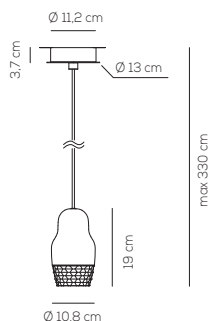

**SP FEDOR 1**

Design by Dima Loginoff

Collection consisting of recessed downlight and suspended lamps. Available in several colours and sizes. LED light source with GU10 fitting.

Typology: SUSPENDED LAMP

**Ratings**

- GU10
- Downlight
- Surface installation over holes
- Supply voltage ~220-240V
- Switch mode: on-off
- Aluminum/glass shade

**SP FEDOR 1**

kg 1.21 m<sup>3</sup> 0.04

Product code composition

FEDORA

Type	Article	Colours	Finish	Source
SP	FEDOR 1	BC white + glass RO rose gold + glass BR bronze + glass CR chrome + glass	BC white varnished metal	GU1 GU10 LED 1 x Max 5,5W only LED bulbs

CE IP20 LED 220-240V<sub>ac</sub>  
example composition code SP FEDOR1 CR BC GU1